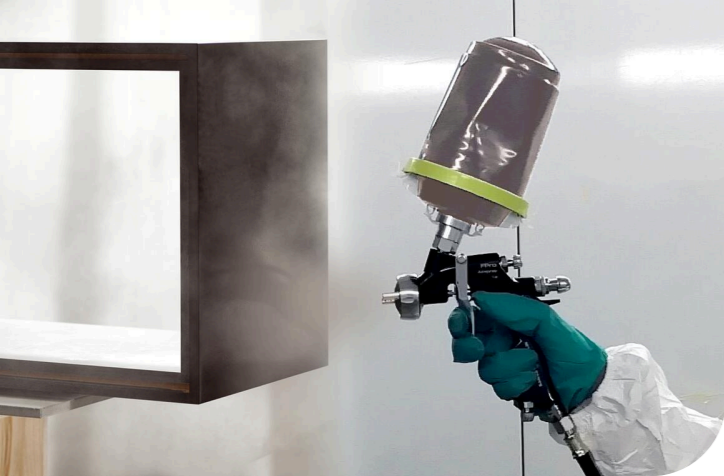

DISPOSABLE SOLUTIONS FOR EFFICIENT USE

- Perfect for frequent color changes
- Improved spraying experience
- Easier daily life

Markets

BOND • PROTECT • BEAUTIFY

Smart Cups

Disposable range

Looking for a cleaner, faster, and more efficient solution for all your applications? The SMART cups range is the solution to fit your needs. Sames now offers you disposable cups to make life easier for cleaning, mixing, and spraying with our gravity fed spray guns.

With the **Sames** Smart Cups range, paint mixing and spraying becomes a real pleasure while simplifying the cleaning and conservation of paints. No more need to transfer your products into different containers - use the same liner to mix, apply, store/dispose without splashing. Developed for frequent color changes, the Smart Cups solution reduces cleaning time and solvent usage.

The disposable cup attachment system is perfectly adapted to our guns allowing use in any position without the risk of dripping.

Sames provides different adapters that are compatible with FPro G, FStart G, S3 G, M22 G and with competitor guns., the Smart Cup range is a unique solution for all your jobs.

Technologies

HVLP

Airspray LVL

Airspray Conventional

Performance

- 1 Built-in filter available with 190µm or extra fine 125µm
- 1 Conical design to improve flow rate and reduce dead zones
- 2 The liner collapses evenly while spraying for stable fluid delivery: It is possible to spray in all directions and to check the paint level.
- 3 Spherical bottom creates vortex when stirring for proper paint mixing
- 4 Selection of ultra-light adapters
- 4 Perforating tool inside the adapter: paint flows only when the cup is on the gun
- 5 Reusable and graduated mixing cup with mix ratio scales